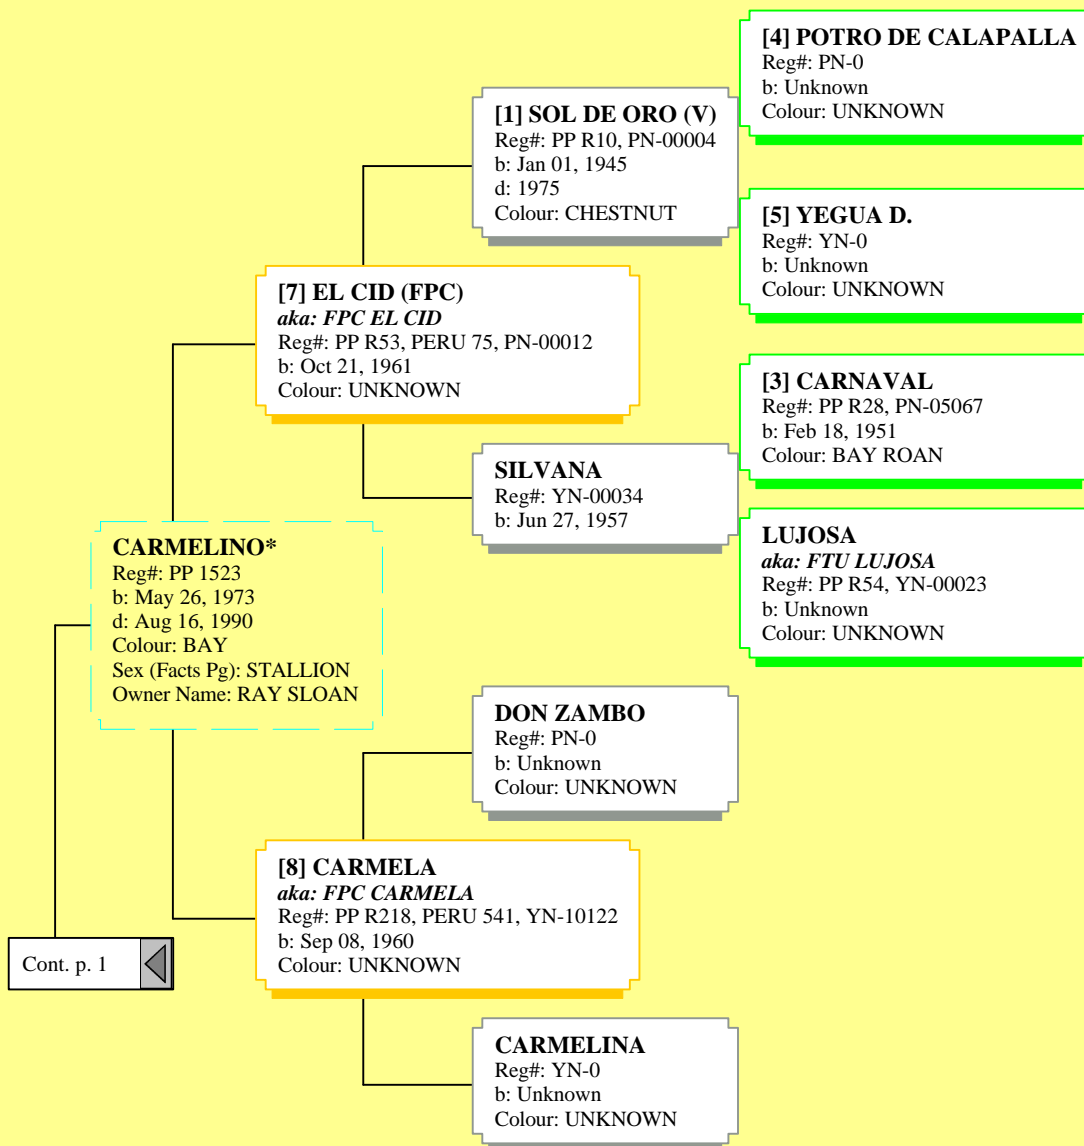

Ancestors of *CURIOSO DE ORO* (1 of 10)

Ancestors of *CURIOSO DE ORO* (2 of 10)

Ancestors of *CURIOSO DE ORO* (3 of 10)

Ancestors of *CURIOSO DE ORO* (4 of 10)

Ancestors of *CURIOSO DE ORO* (5 of 10)

Ancestors of *CURIOSO DE ORO* (6 of 10)

Ancestors of *CURIOSO DE ORO* (7 of 10)

Ancestors of CURIOSO DE ORO (8 of 10)

Ancestors of CURIOSO DE ORO (9 of 10)

Cont. p. 2 

EMPERATRIZ

Reg#: PP R27, PERU 136, YN-10248
b: Jul 27, 1947
Colour: UNKNOWN

NO

Reg#: PN-0
b: Unknown
Colour: UNKNOWN

GOYITA

Reg#: YN-10347, PERU 137
b: Apr 01, 1943
Colour: UNKNOWN

Ancestors of CURIOSO DE ORO (10 of 10)