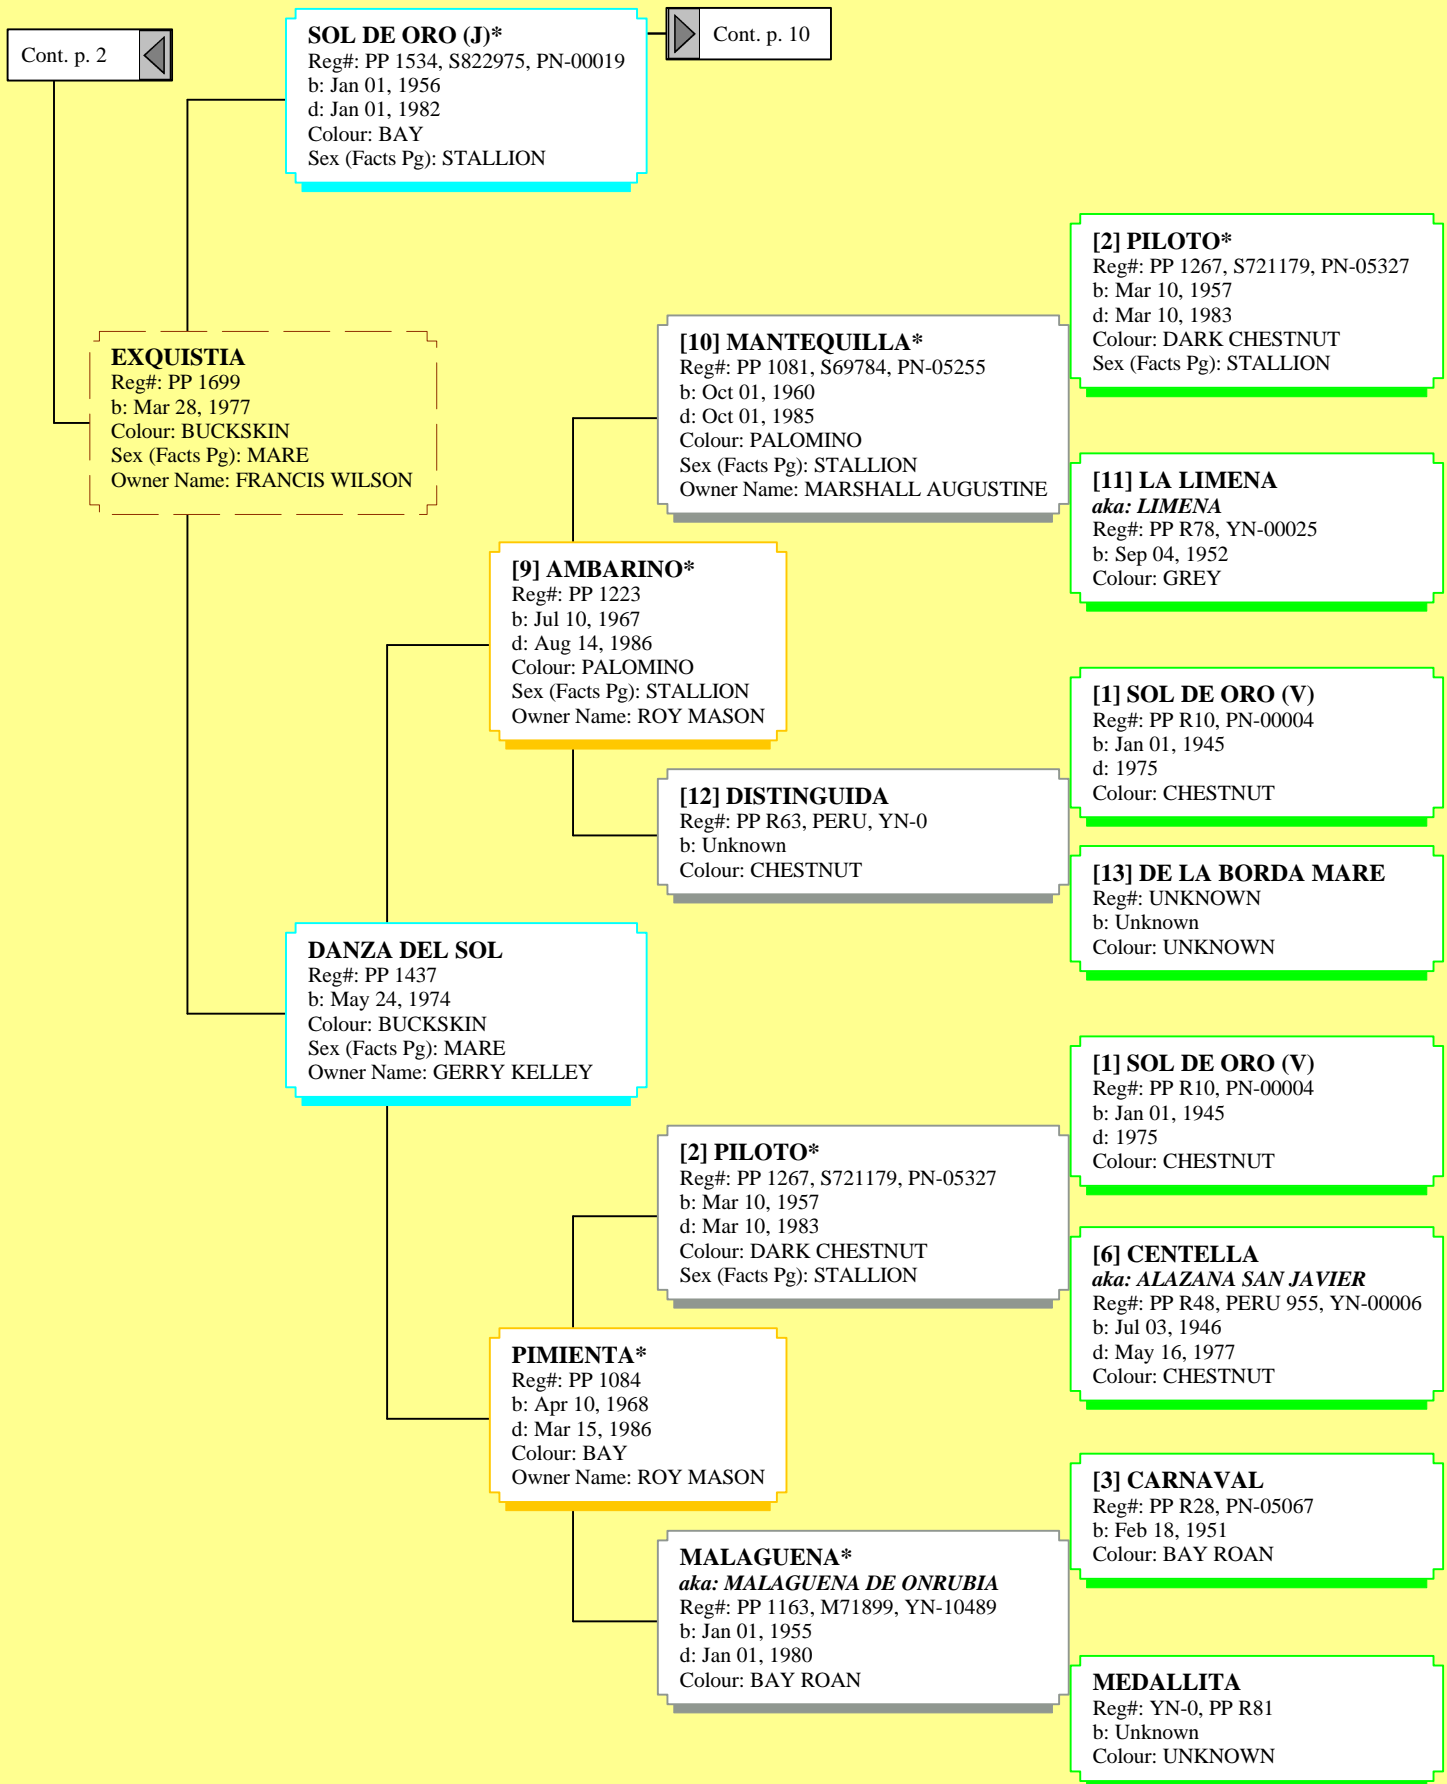

Ancestors of *CURIOSO DE ORO* (1 of 10)

Ancestors of *CURIOSO DE ORO* (2 of 10)

Ancestors of *CURIOSO DE ORO* (3 of 10)

Ancestors of *CURIOSO DE ORO* (4 of 10)

Ancestors of *CURIOSO DE ORO* (5 of 10)

Ancestors of *CURIOSO DE ORO* (6 of 10)

Ancestors of *CURIOSO DE ORO* (7 of 10)

Ancestors of CURIOSO DE ORO (8 of 10)

Ancestors of CURIOSO DE ORO (9 of 10)

Cont. p. 2 

EMPERATRIZ

Reg#: PP R27, PERU 136, YN-10248
b: Jul 27, 1947
Colour: UNKNOWN

NO

Reg#: PN-0
b: Unknown
Colour: UNKNOWN

GOYITA

Reg#: YN-10347, PERU 137
b: Apr 01, 1943
Colour: UNKNOWN

Ancestors of CURIOSO DE ORO (10 of 10)