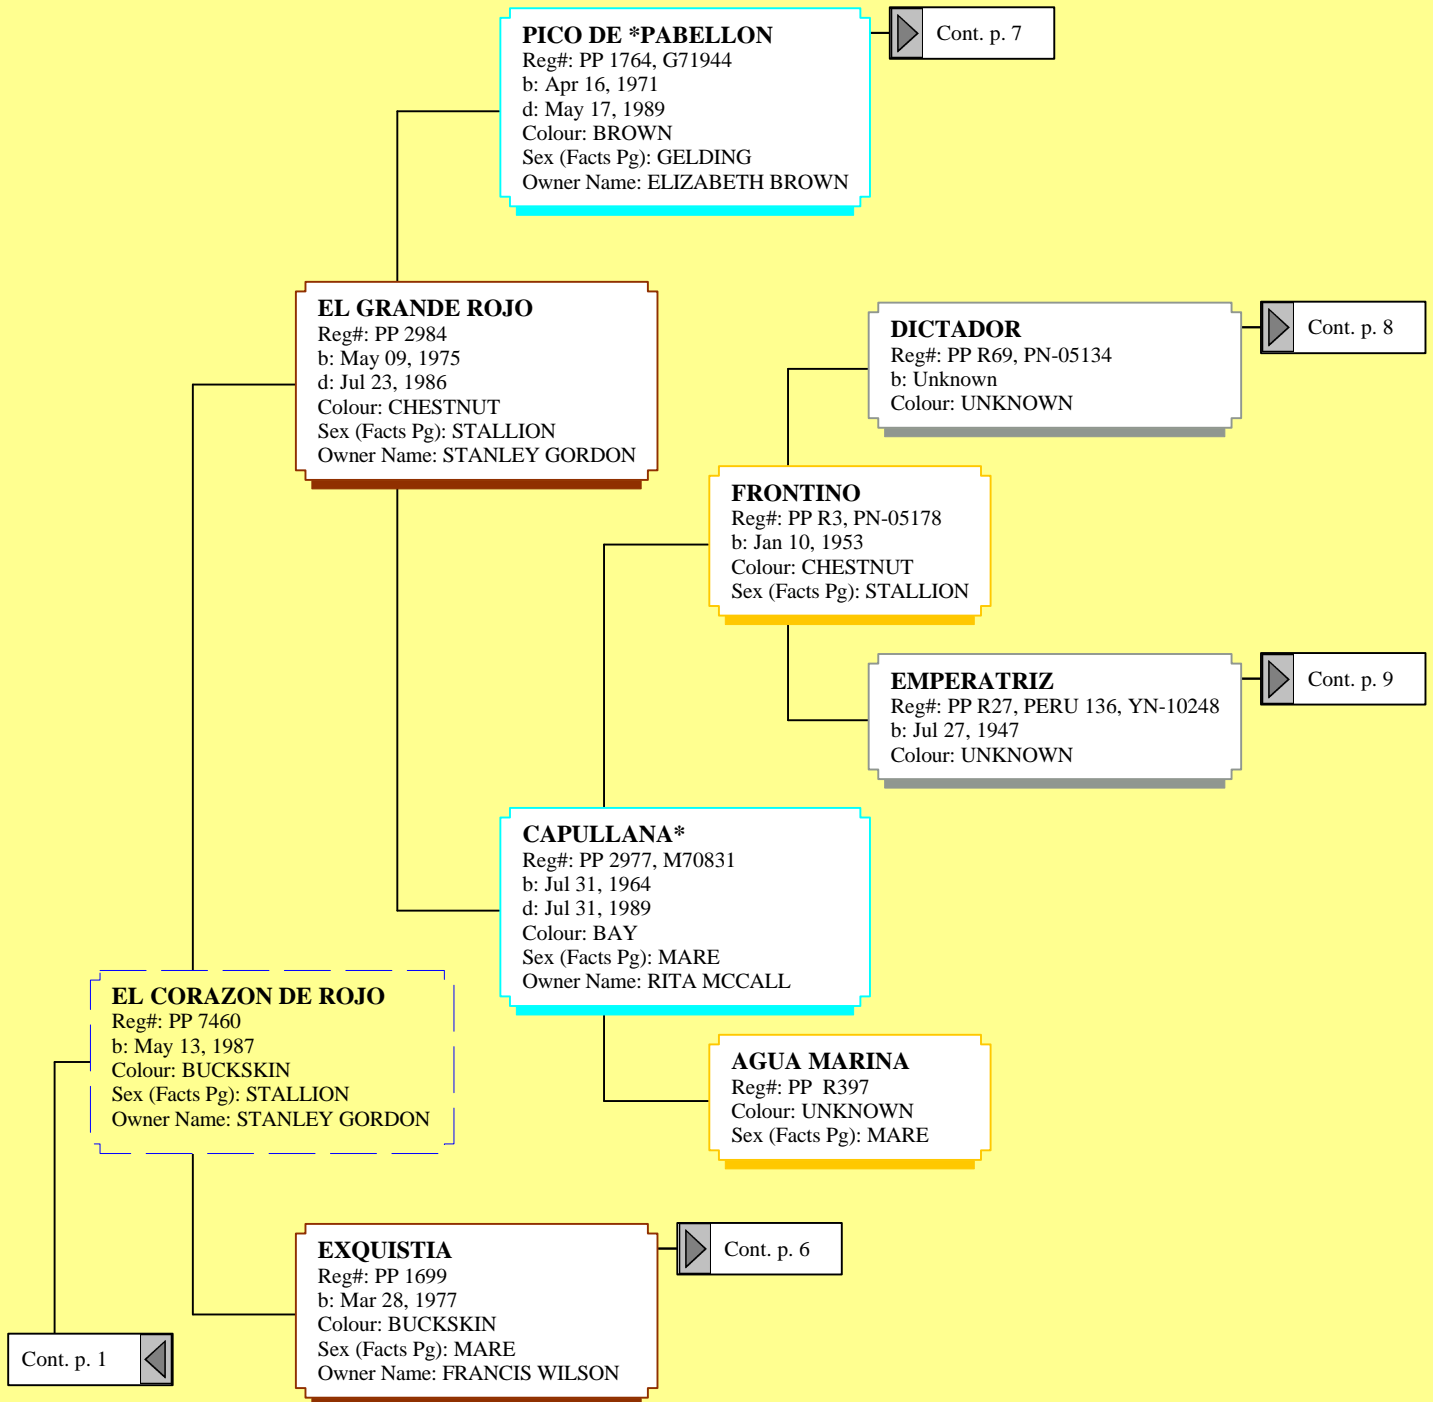

Ancestors of *CURIOSO DE ORO* (1 of 10)

Ancestors of *CURIOSO DE ORO* (2 of 10)

Ancestors of *CURIOSO DE ORO* (3 of 10)

Ancestors of *CURIOSO DE ORO* (4 of 10)

Ancestors of *CURIOSO DE ORO* (5 of 10)

Ancestors of *CURIOSO DE ORO* (6 of 10)

Ancestors of *CURIOSO DE ORO* (7 of 10)

Ancestors of CURIOSO DE ORO (8 of 10)

Ancestors of CURIOSO DE ORO (9 of 10)

Cont. p. 2 

EMPERATRIZ

Reg#: PP R27, PERU 136, YN-10248
b: Jul 27, 1947
Colour: UNKNOWN

NO

Reg#: PN-0
b: Unknown
Colour: UNKNOWN

GOYITA

Reg#: YN-10347, PERU 137
b: Apr 01, 1943
Colour: UNKNOWN

Ancestors of CURIOSO DE ORO (10 of 10)