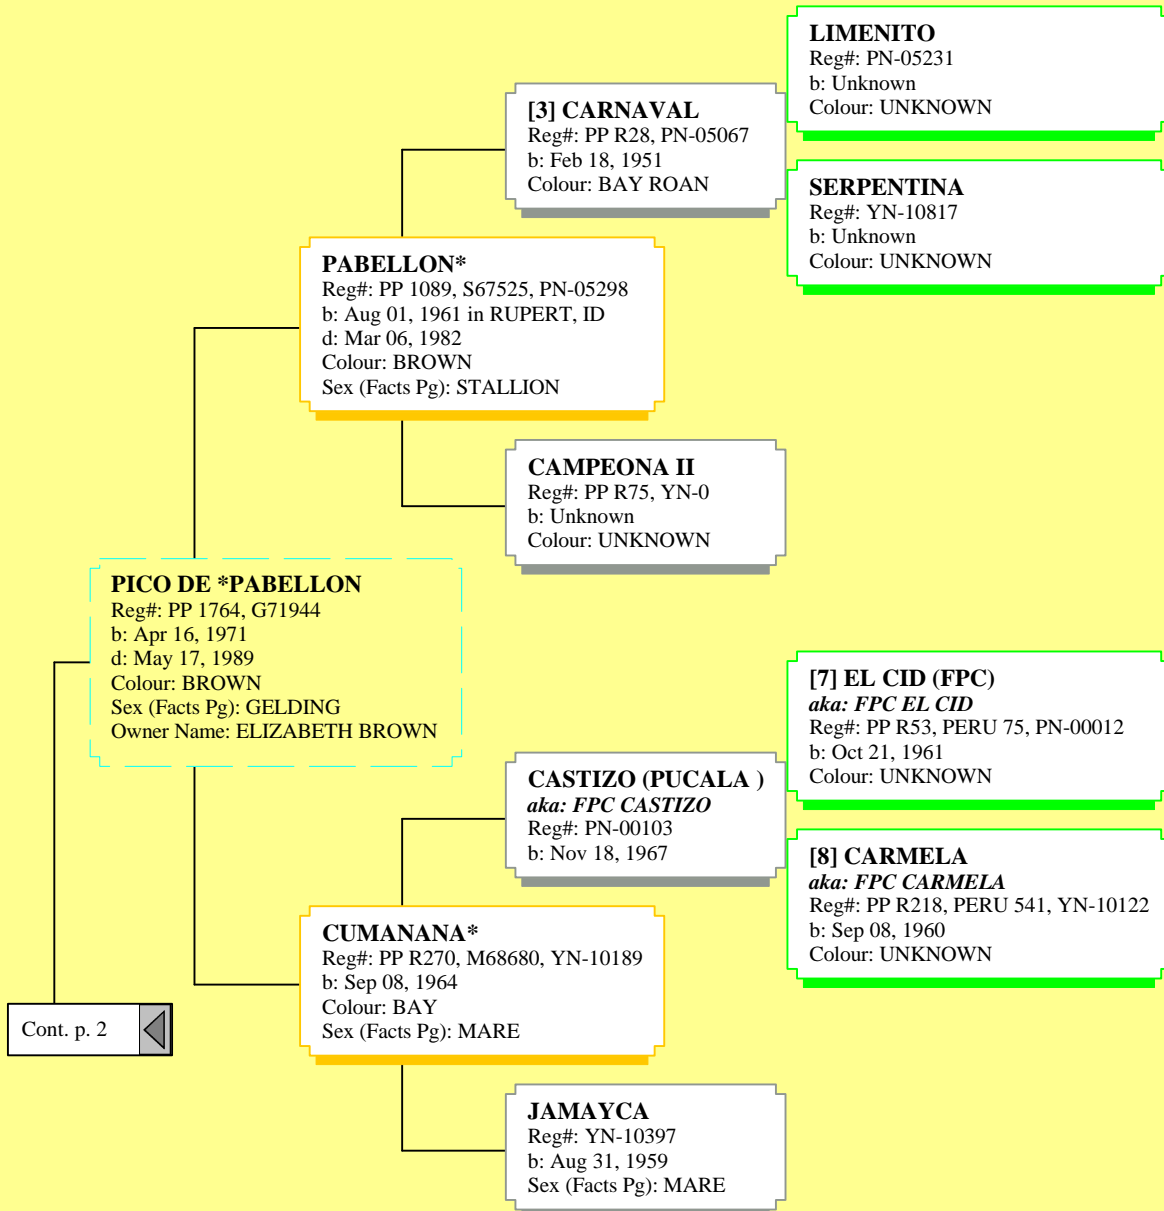

Ancestors of *CURIOSO DE ORO* (1 of 10)

Ancestors of *CURIOSO DE ORO* (2 of 10)

Ancestors of *CURIOSO DE ORO* (3 of 10)

Ancestors of *CURIOSO DE ORO* (4 of 10)

Ancestors of *CURIOSO DE ORO* (5 of 10)

Ancestors of *CURIOSO DE ORO* (6 of 10)

Ancestors of *CURIOSO DE ORO* (7 of 10)

Ancestors of CURIOSO DE ORO (8 of 10)

Ancestors of CURIOSO DE ORO (9 of 10)

Cont. p. 2 

EMPERATRIZ

Reg#: PP R27, PERU 136, YN-10248
b: Jul 27, 1947
Colour: UNKNOWN

NO

Reg#: PN-0
b: Unknown
Colour: UNKNOWN

GOYITA

Reg#: YN-10347, PERU 137
b: Apr 01, 1943
Colour: UNKNOWN

Ancestors of CURIOSO DE ORO (10 of 10)