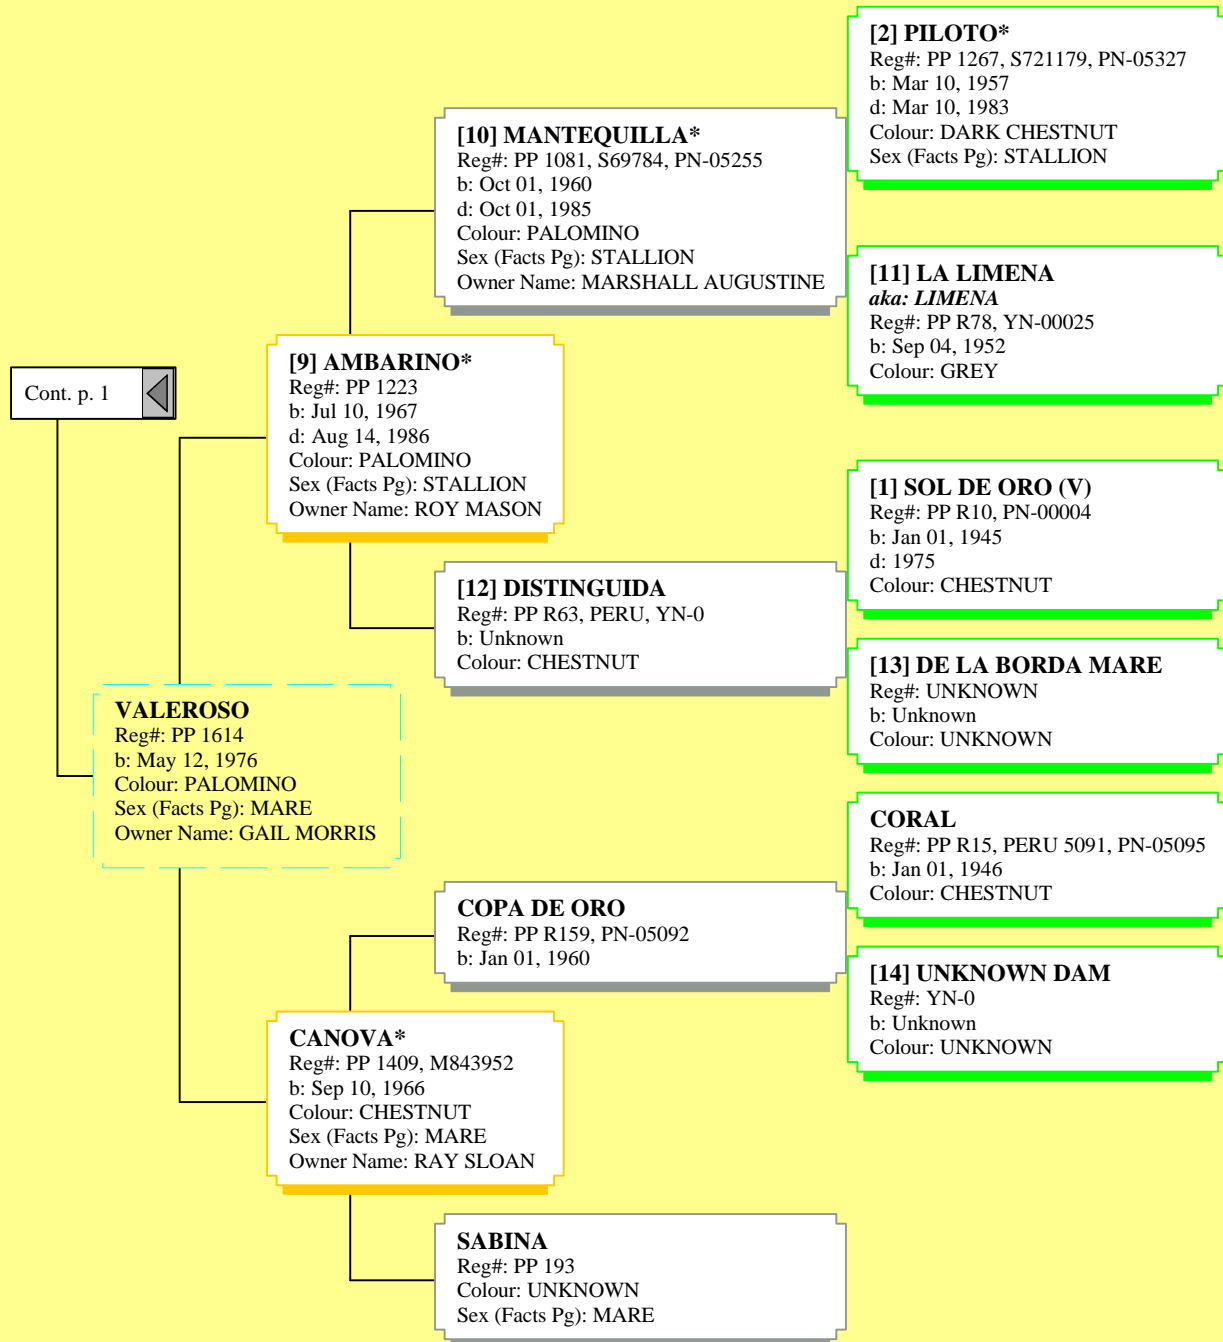

Ancestors of *CURIOSO DE ORO* (1 of 10)

Ancestors of *CURIOSO DE ORO* (2 of 10)

Ancestors of *CURIOSO DE ORO* (3 of 10)

Ancestors of *CURIOSO DE ORO* (4 of 10)

Ancestors of *CURIOSO DE ORO* (5 of 10)

Ancestors of *CURIOSO DE ORO* (6 of 10)

Ancestors of *CURIOSO DE ORO* (7 of 10)

Ancestors of CURIOSO DE ORO (8 of 10)

Ancestors of CURIOSO DE ORO (9 of 10)

Cont. p. 2 

EMPERATRIZ

Reg#: PP R27, PERU 136, YN-10248
b: Jul 27, 1947
Colour: UNKNOWN

NO

Reg#: PN-0
b: Unknown
Colour: UNKNOWN

GOYITA

Reg#: YN-10347, PERU 137
b: Apr 01, 1943
Colour: UNKNOWN

Ancestors of CURIOSO DE ORO (10 of 10)