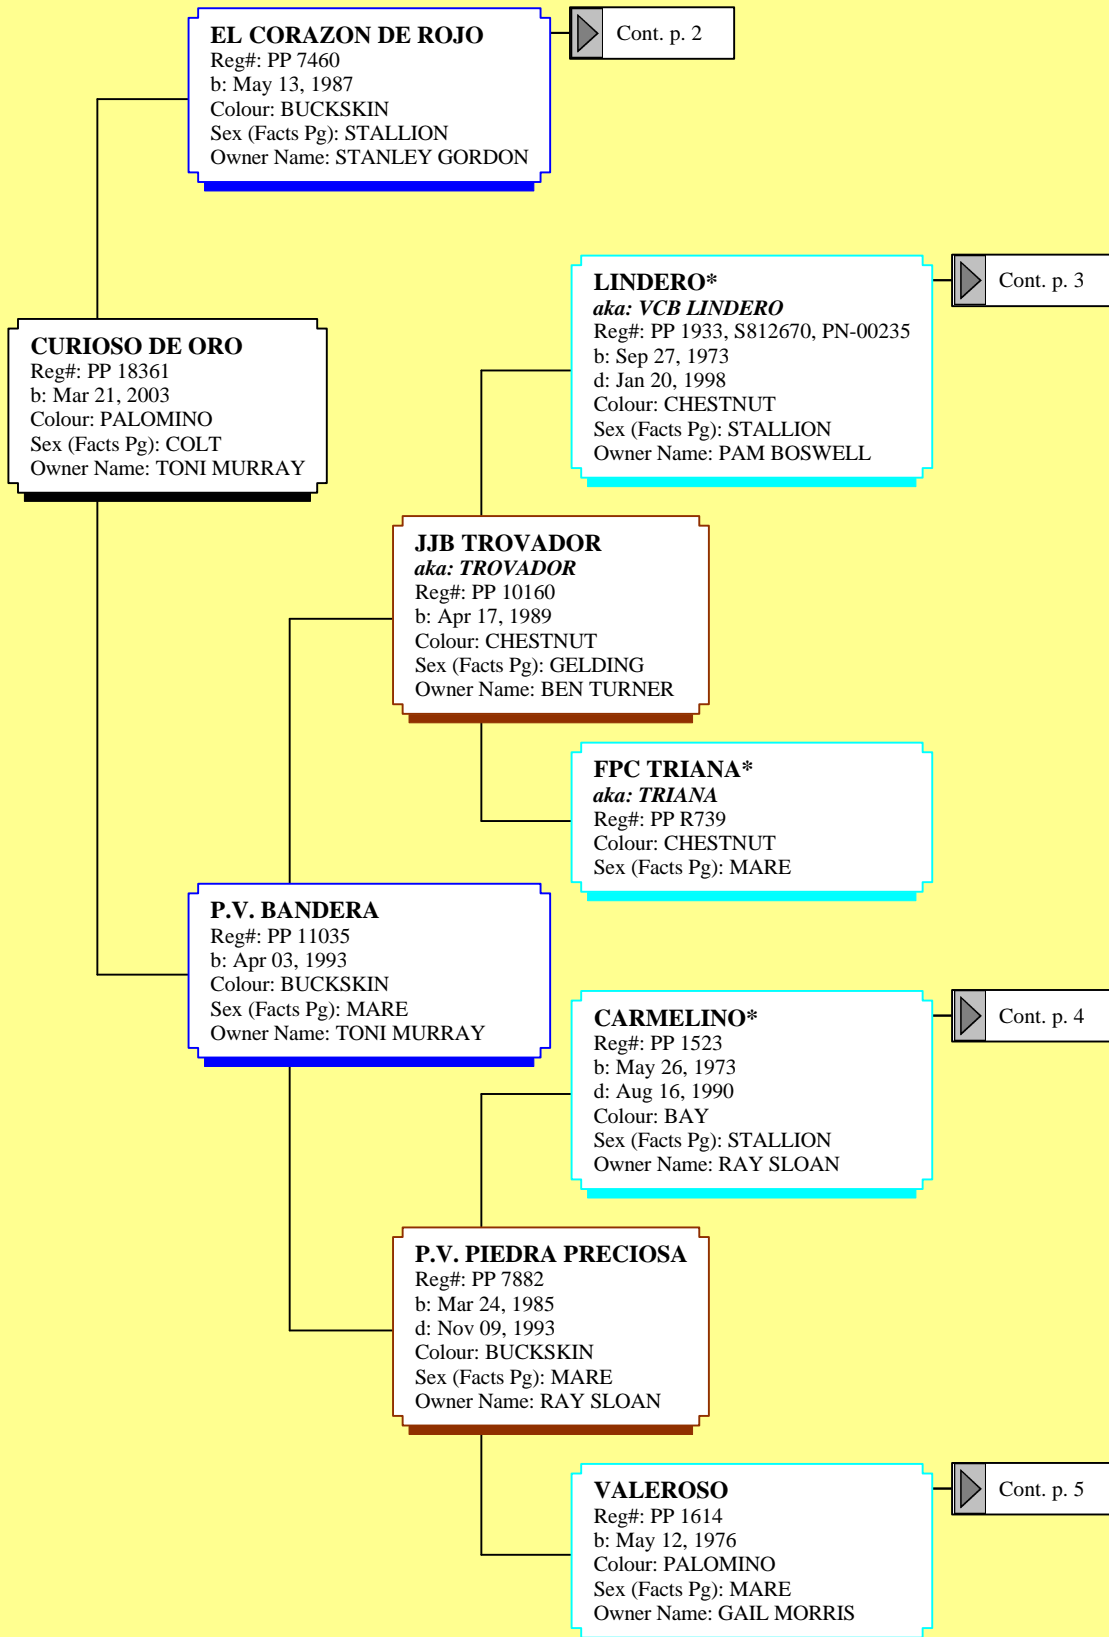

Ancestors of *CURIOSO DE ORO* (1 of 10)

Ancestors of *CURIOSO DE ORO* (2 of 10)

Ancestors of *CURIOSO DE ORO* (3 of 10)

Ancestors of *CURIOSO DE ORO* (4 of 10)

Ancestors of *CURIOSO DE ORO* (5 of 10)

Ancestors of *CURIOSO DE ORO* (6 of 10)

Ancestors of *CURIOSO DE ORO* (7 of 10)

Ancestors of CURIOSO DE ORO (8 of 10)

Ancestors of CURIOSO DE ORO (9 of 10)

Cont. p. 2 

EMPERATRIZ

Reg#: PP R27, PERU 136, YN-10248
b: Jul 27, 1947
Colour: UNKNOWN

NO

Reg#: PN-0
b: Unknown
Colour: UNKNOWN

GOYITA

Reg#: YN-10347, PERU 137
b: Apr 01, 1943
Colour: UNKNOWN

Ancestors of CURIOSO DE ORO (10 of 10)