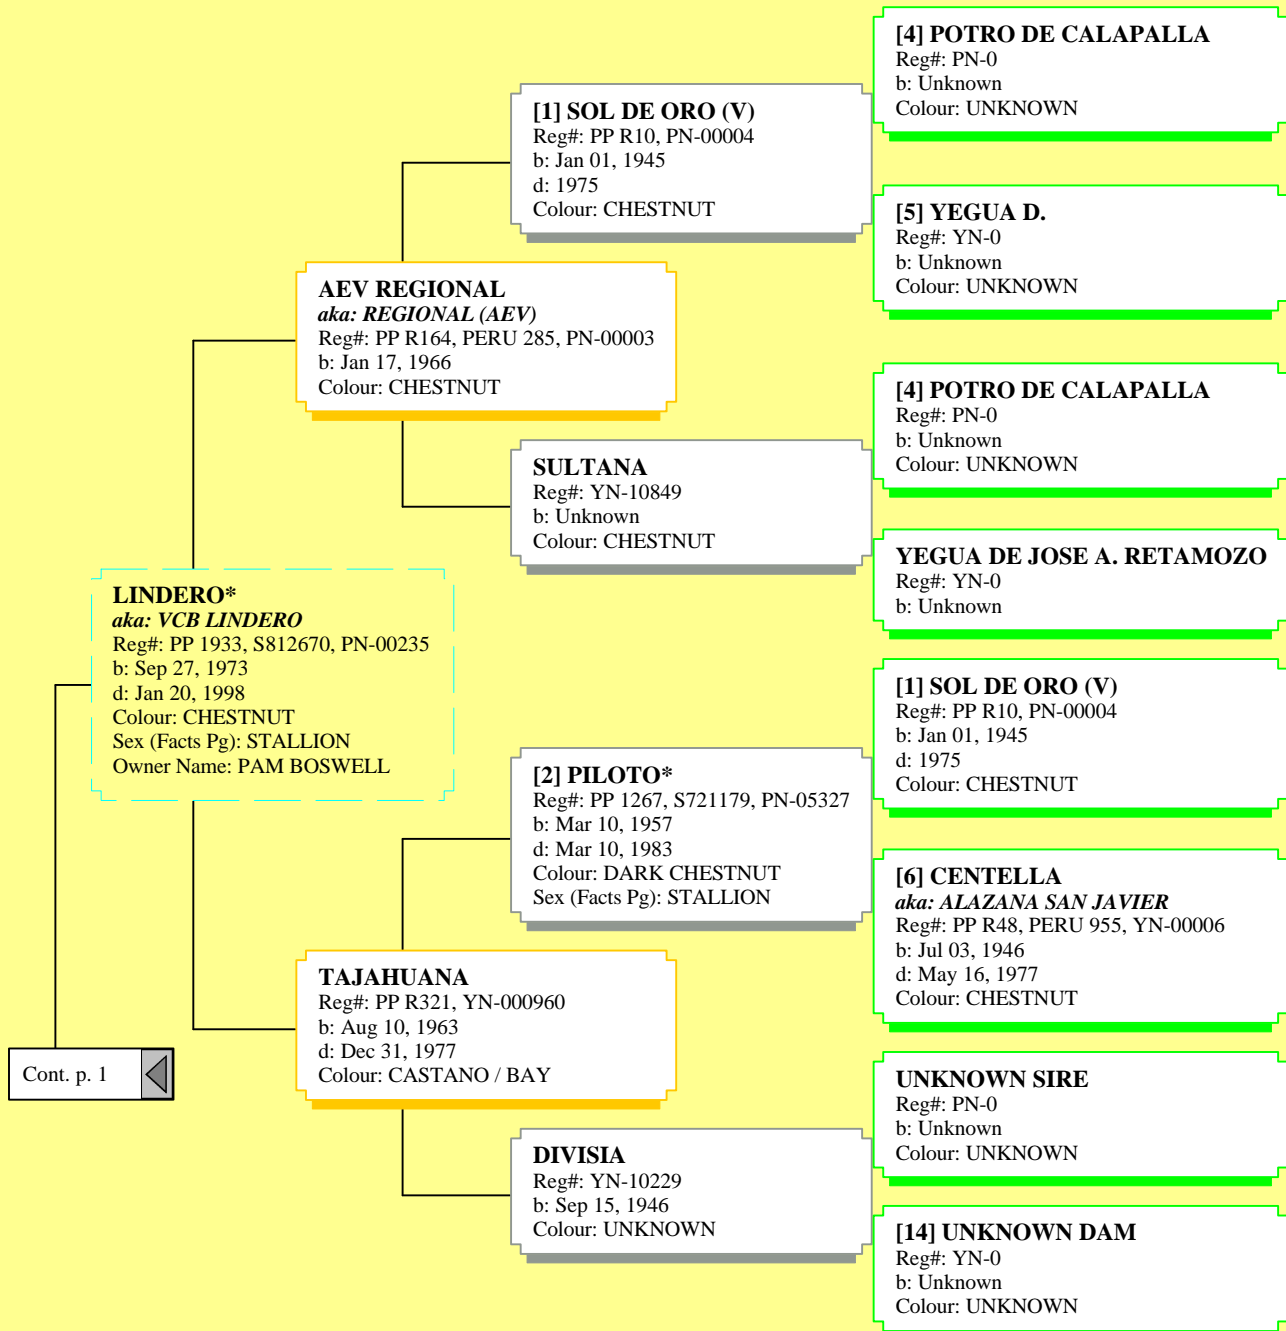

Ancestors of *CURIOSO DE ORO* (1 of 10)

Ancestors of *CURIOSO DE ORO* (2 of 10)

Ancestors of *CURIOSO DE ORO* (3 of 10)

Ancestors of *CURIOSO DE ORO* (4 of 10)

Ancestors of *CURIOSO DE ORO* (5 of 10)

Ancestors of *CURIOSO DE ORO* (6 of 10)

Ancestors of *CURIOSO DE ORO* (7 of 10)

Ancestors of CURIOSO DE ORO (8 of 10)

Ancestors of CURIOSO DE ORO (9 of 10)

Cont. p. 2 

EMPERATRIZ

Reg#: PP R27, PERU 136, YN-10248
b: Jul 27, 1947
Colour: UNKNOWN

NO

Reg#: PN-0
b: Unknown
Colour: UNKNOWN

GOYITA

Reg#: YN-10347, PERU 137
b: Apr 01, 1943
Colour: UNKNOWN

Ancestors of CURIOSO DE ORO (10 of 10)