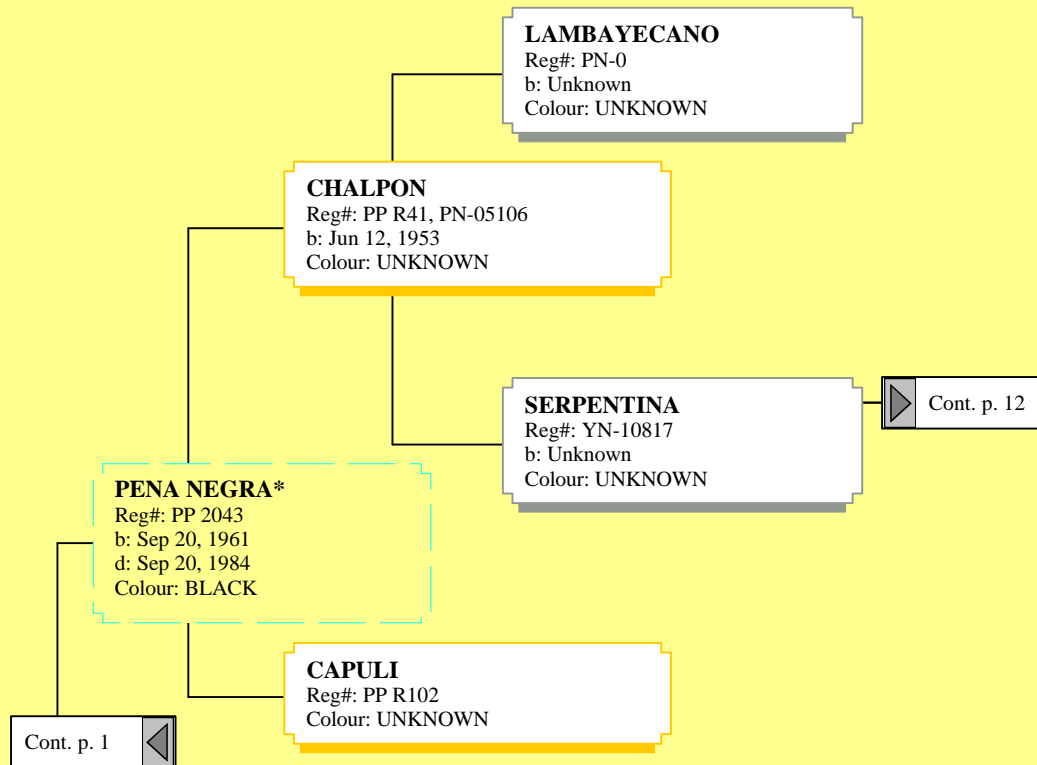

**[1] UNKNOWN SIRE**

Reg#: PN-0

b: Unknown

Colour: UNKNOWN

**[2] UNKNOWN DAM**

Reg#: YN-0

b: Unknown

Colour: UNKNOWN

# Ancestors of CELITA CELESTINA (5 of 16)

Great-Grandparents

2nd Great-Grandparents

3rd Great-Grandparents

# Ancestors of *CELITA CELESTINA* (6 of 16)

Great-Grandparents

2nd Great-Grandparents

3rd Great-Grandparents

4th Great-Grandparents