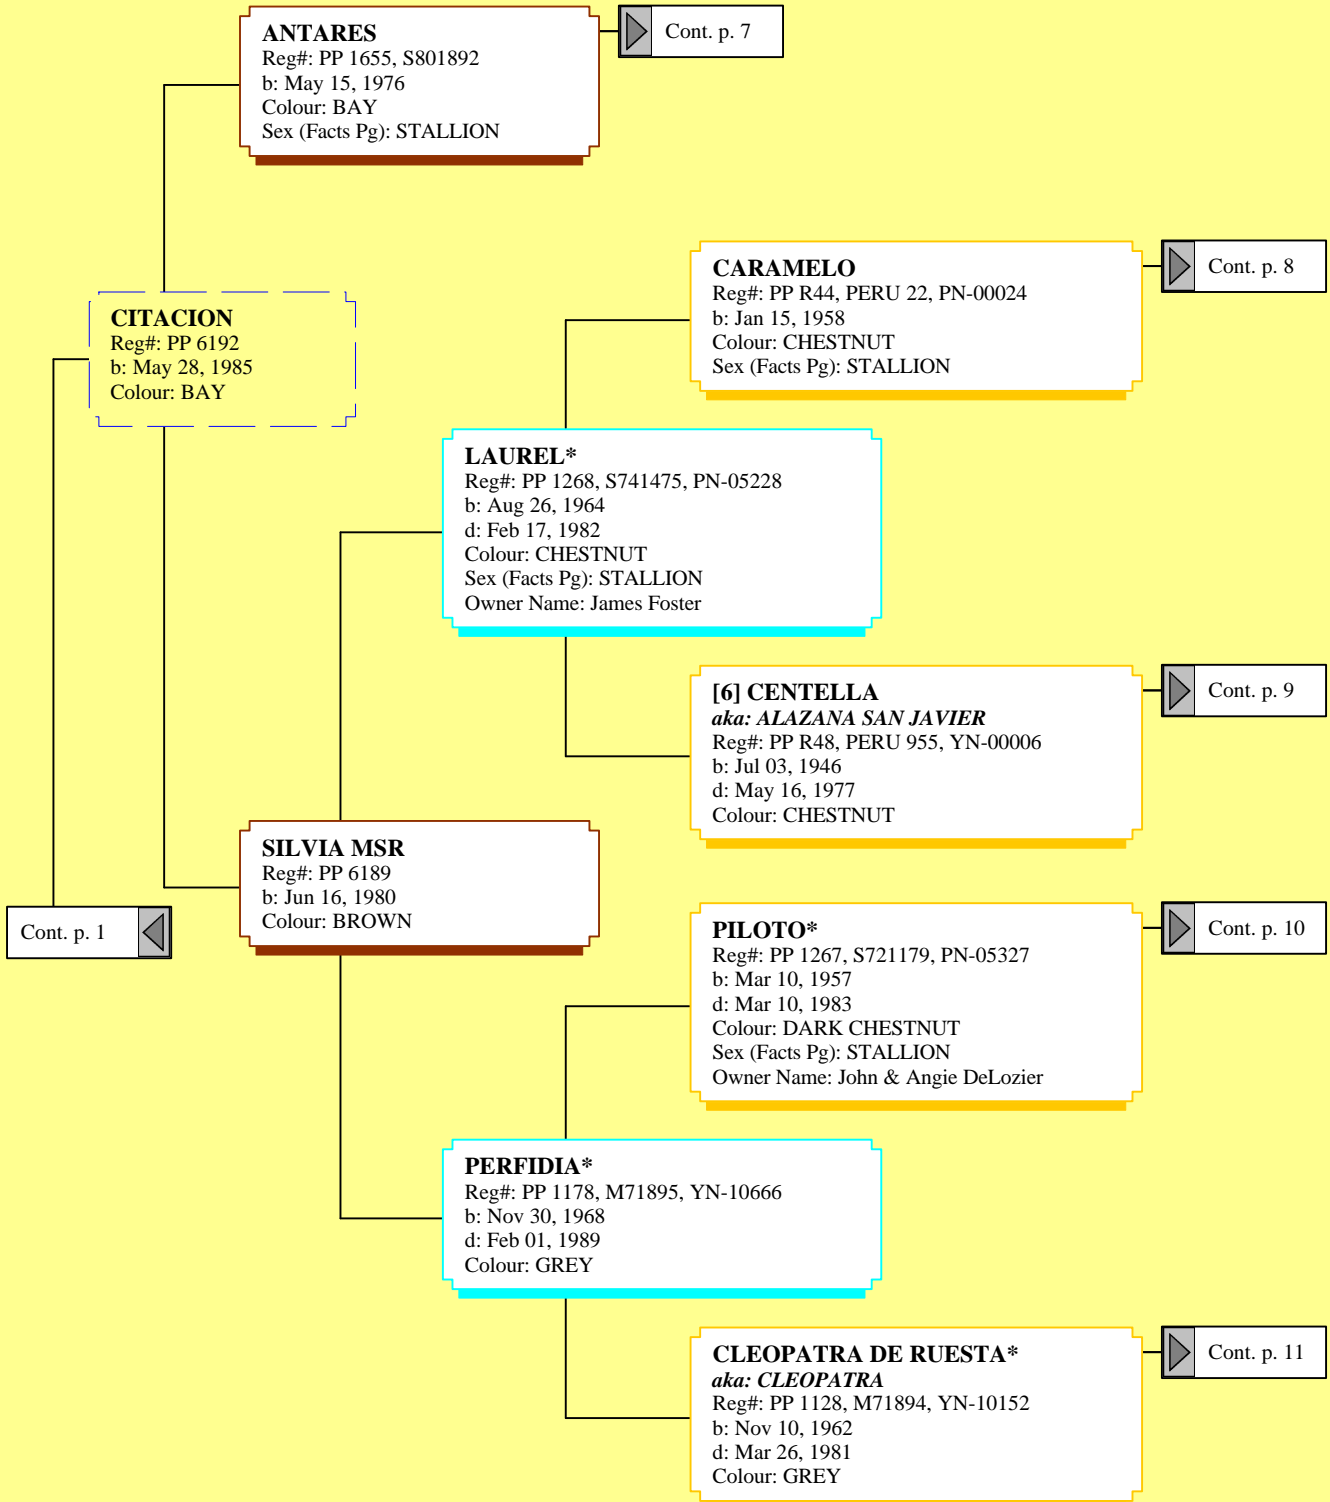

# Ancestors of *CELITA CELESTINA* (1 of 16)

Parents

Grandparents

Great-Grandparents

# Ancestors of CELITA CELESTINA (2 of 16)

Parents

Grandparents

Great-Grandparents

2nd Great-Grandparents

## *Ancestors of CELITA CELESTINA (3 of 16)*

Great-Grandparents

2nd Great-Grandparents