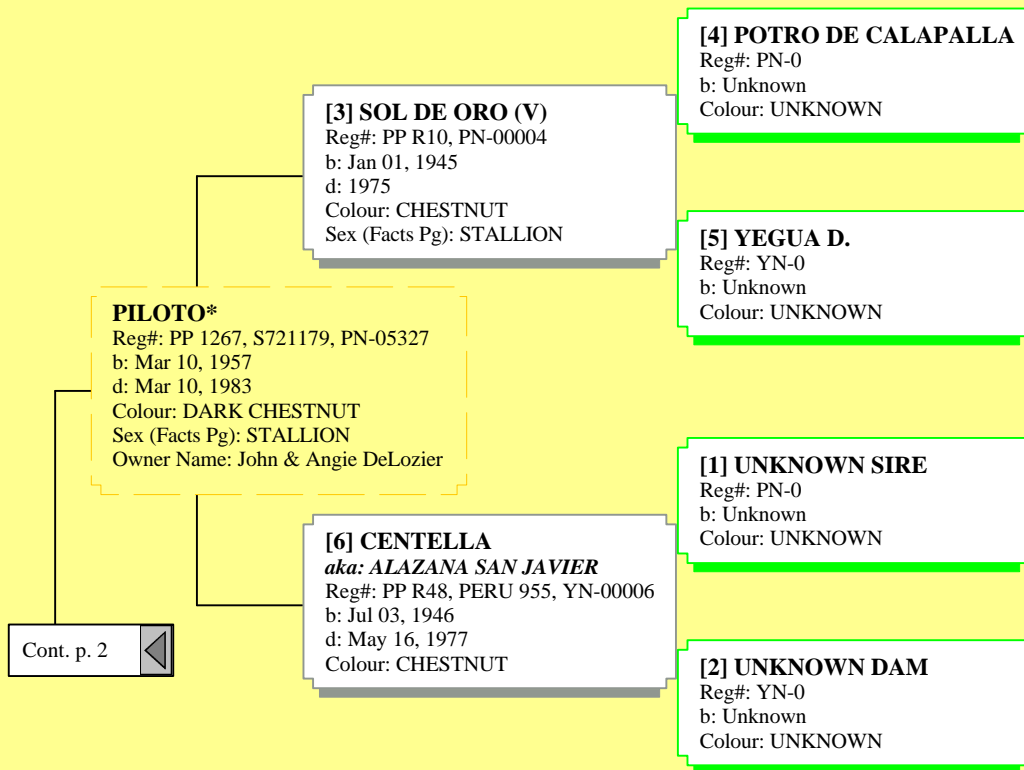

# Ancestors of *CELITA CELESTINA* (8 of 16)

2nd Great-Grandparents

3rd Great-Grandparents

4th Great-Grandparents

## Ancestors of *CELITA CELESTINA* (9 of 16)

2nd Great-Grandparents

3rd Great-Grandparents

Cont. p. 2

**[6] CENTELLA**  
*aka: ALAZANA SAN JAVIER*  
Reg#: PP R48, PERU 955, YN-00006  
b: Jul 03, 1946  
d: May 16, 1977  
Colour: CHESTNUT

**[1] UNKNOWN SIRE**

Reg#: PN-0  
b: Unknown  
Colour: UNKNOWN

**[2] UNKNOWN DAM**

Reg#: YN-0  
b: Unknown  
Colour: UNKNOWN

## Ancestors of CELITA CELESTINA (10 of 16)

2nd Great-Grandparents

3rd Great-Grandparents

4th Great-Grandparents