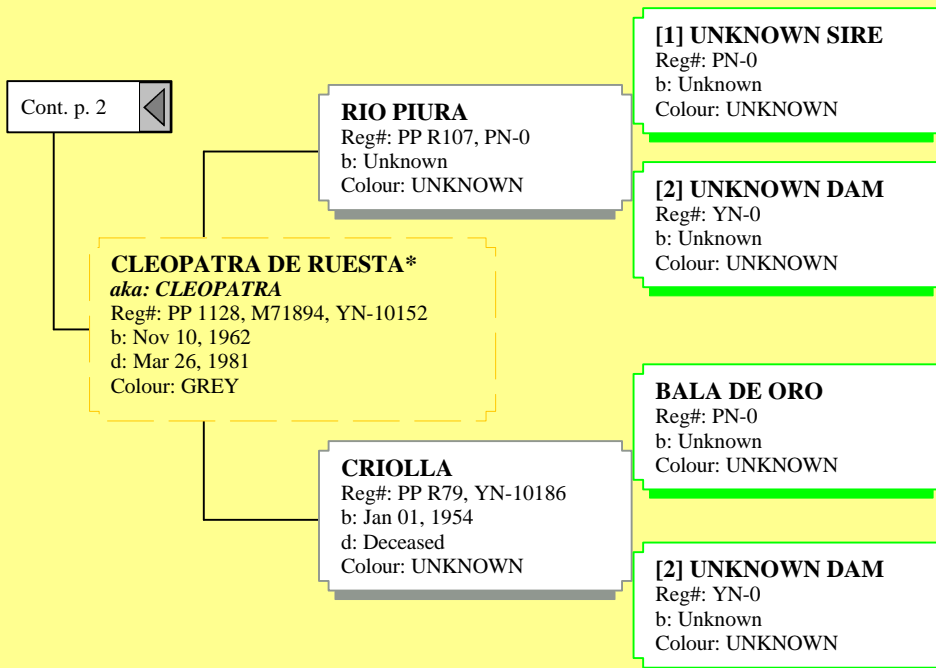

## Ancestors of *CELITA CELESTINA* (9 of 16)

2nd Great-Grandparents

3rd Great-Grandparents

Cont. p. 2

**[6] CENTELLA**  
*aka: ALAZANA SAN JAVIER*  
Reg#: PP R48, PERU 955, YN-00006  
b: Jul 03, 1946  
d: May 16, 1977  
Colour: CHESTNUT

**[1] UNKNOWN SIRE**

Reg#: PN-0  
b: Unknown  
Colour: UNKNOWN

**[2] UNKNOWN DAM**

Reg#: YN-0  
b: Unknown  
Colour: UNKNOWN

## Ancestors of CELITA CELESTINA (10 of 16)

2nd Great-Grandparents

3rd Great-Grandparents

4th Great-Grandparents

## Ancestors of CELITA CELESTINA (11 of 16)

2nd Great-Grandparents

3rd Great-Grandparents

4th Great-Grandparents