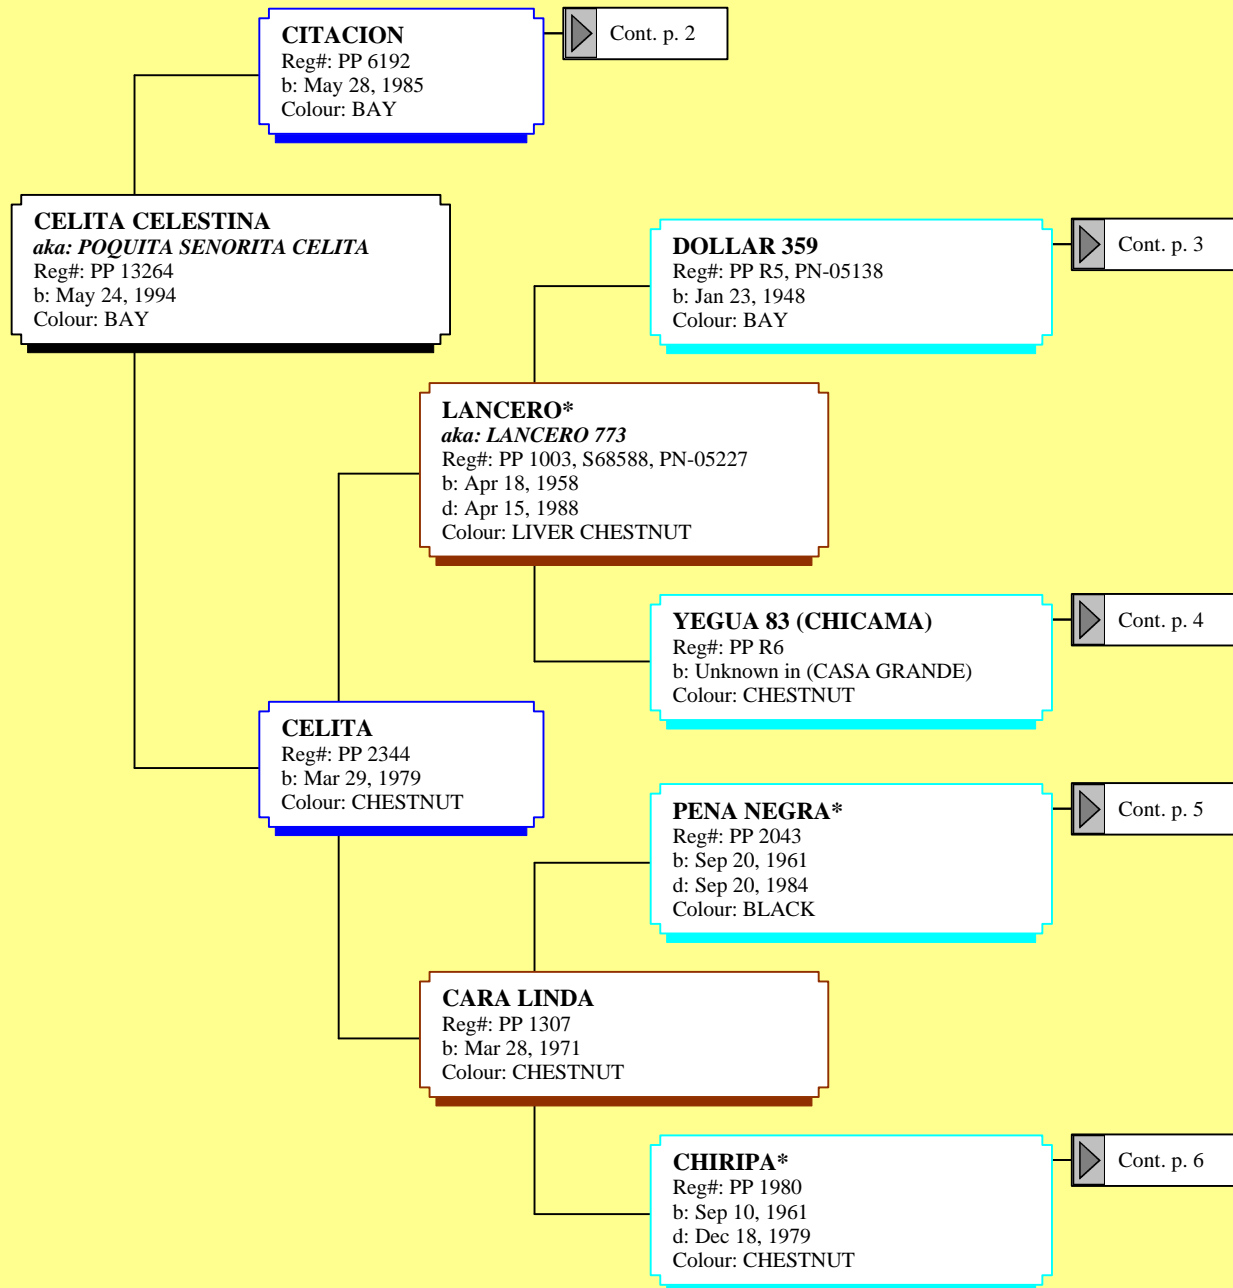

# Ancestors of *CELITA CELESTINA* (1 of 16)

Parents

Grandparents

Great-Grandparents

# Ancestors of CELITA CELESTINA (2 of 16)

Parents

Grandparents

Great-Grandparents

2nd Great-Grandparents

## *Ancestors of CELITA CELESTINA (3 of 16)*

Great-Grandparents

2nd Great-Grandparents